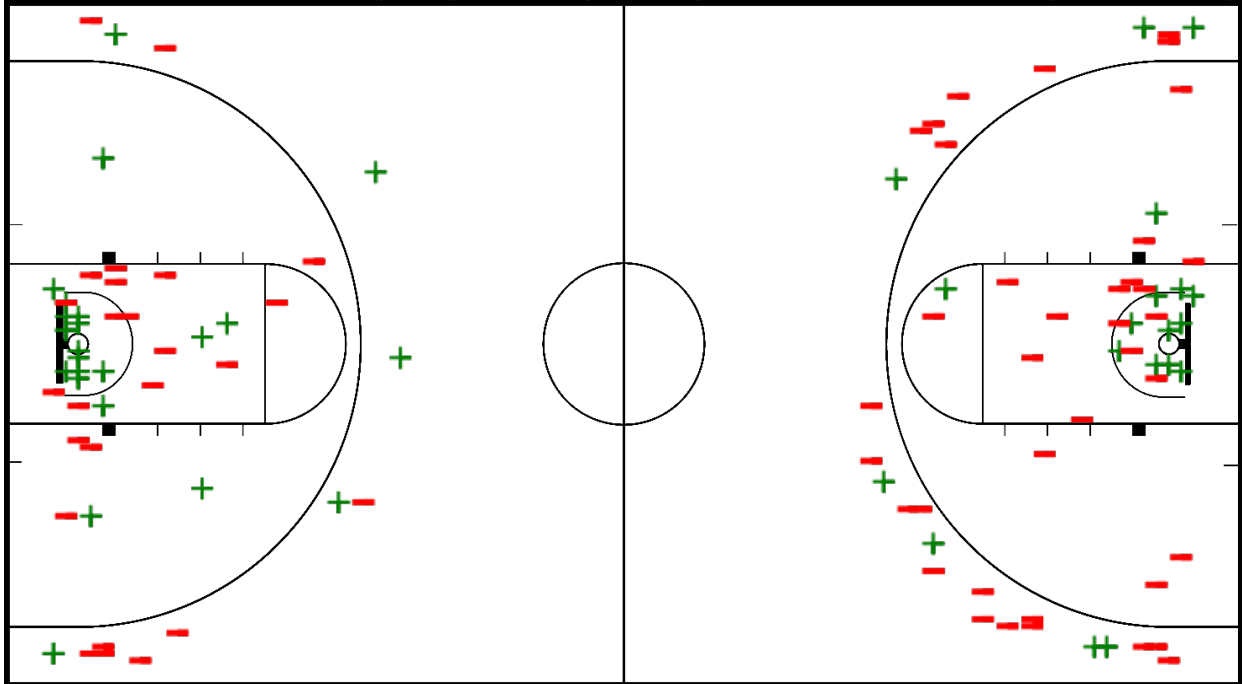

UNCW

Catawba

UNCW	M/A	%
Field Goals	25/50	50
2 Points	19/36	53
3 Points	6/14	43
Free Throws	23/29	79

Catawba	M/A	%
Field Goals	19/58	33
2 Points	12/30	40
3 Points	7/28	25
Free Throws	10/18	56